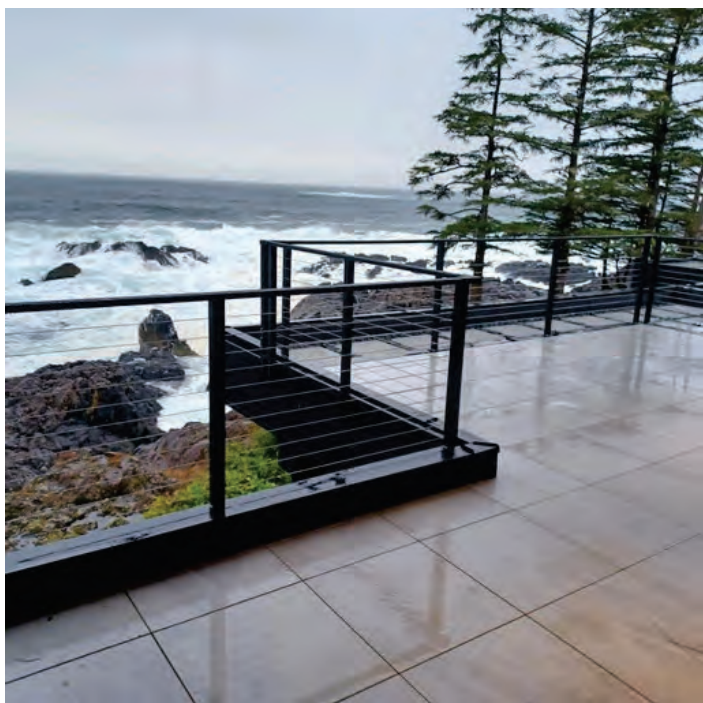

Cable Railings