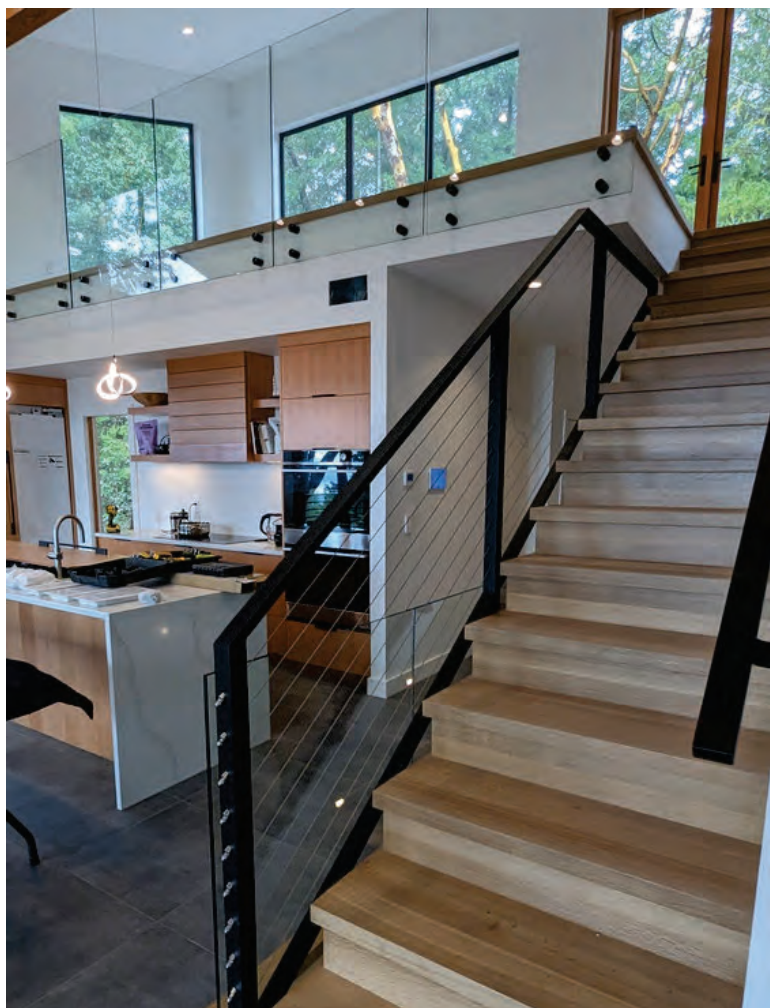

Cable Railings