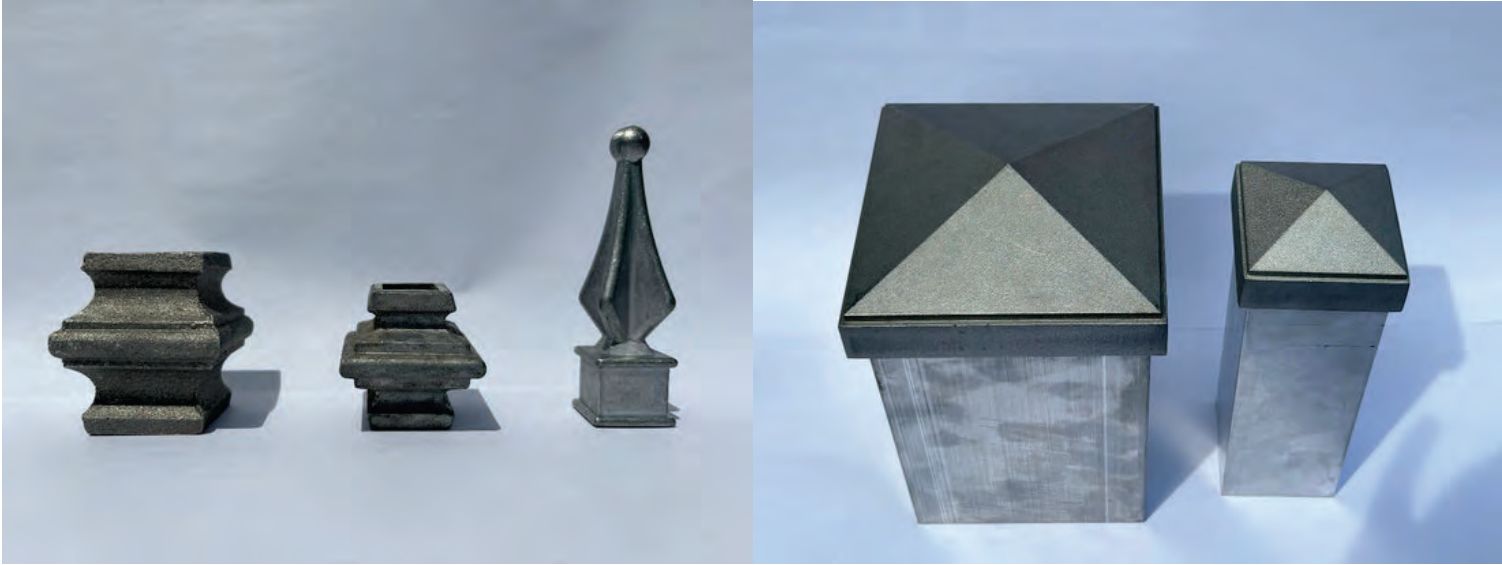

Casting Samples   Pyramid Caps