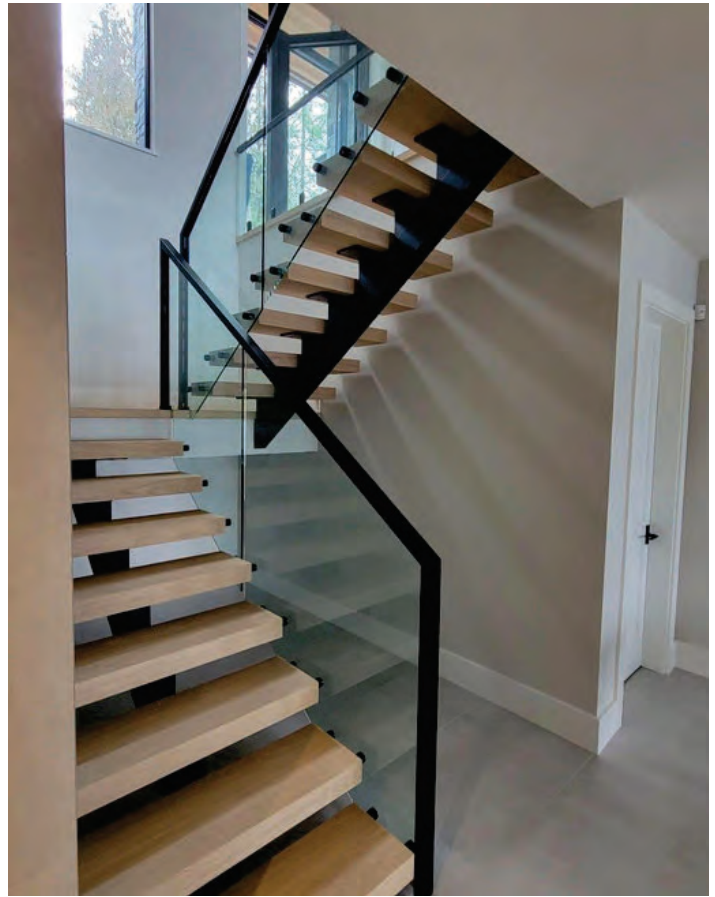

Aluminum Staircases