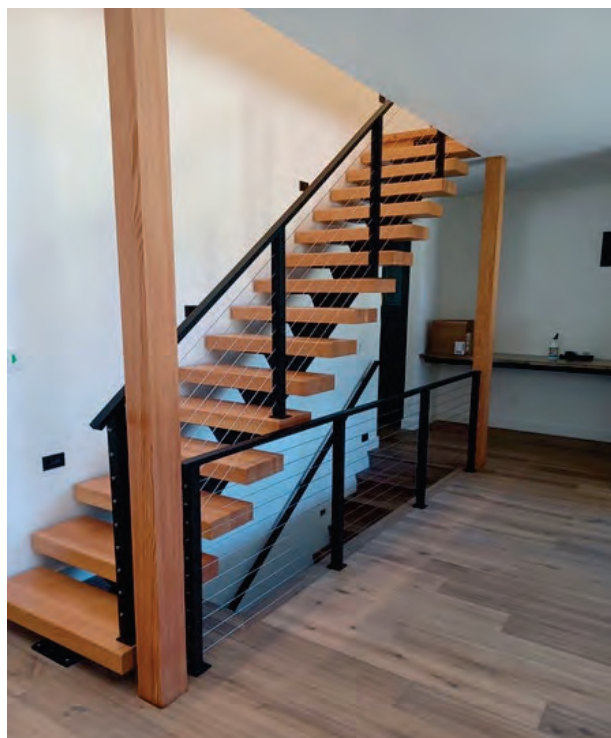

Cable Railings